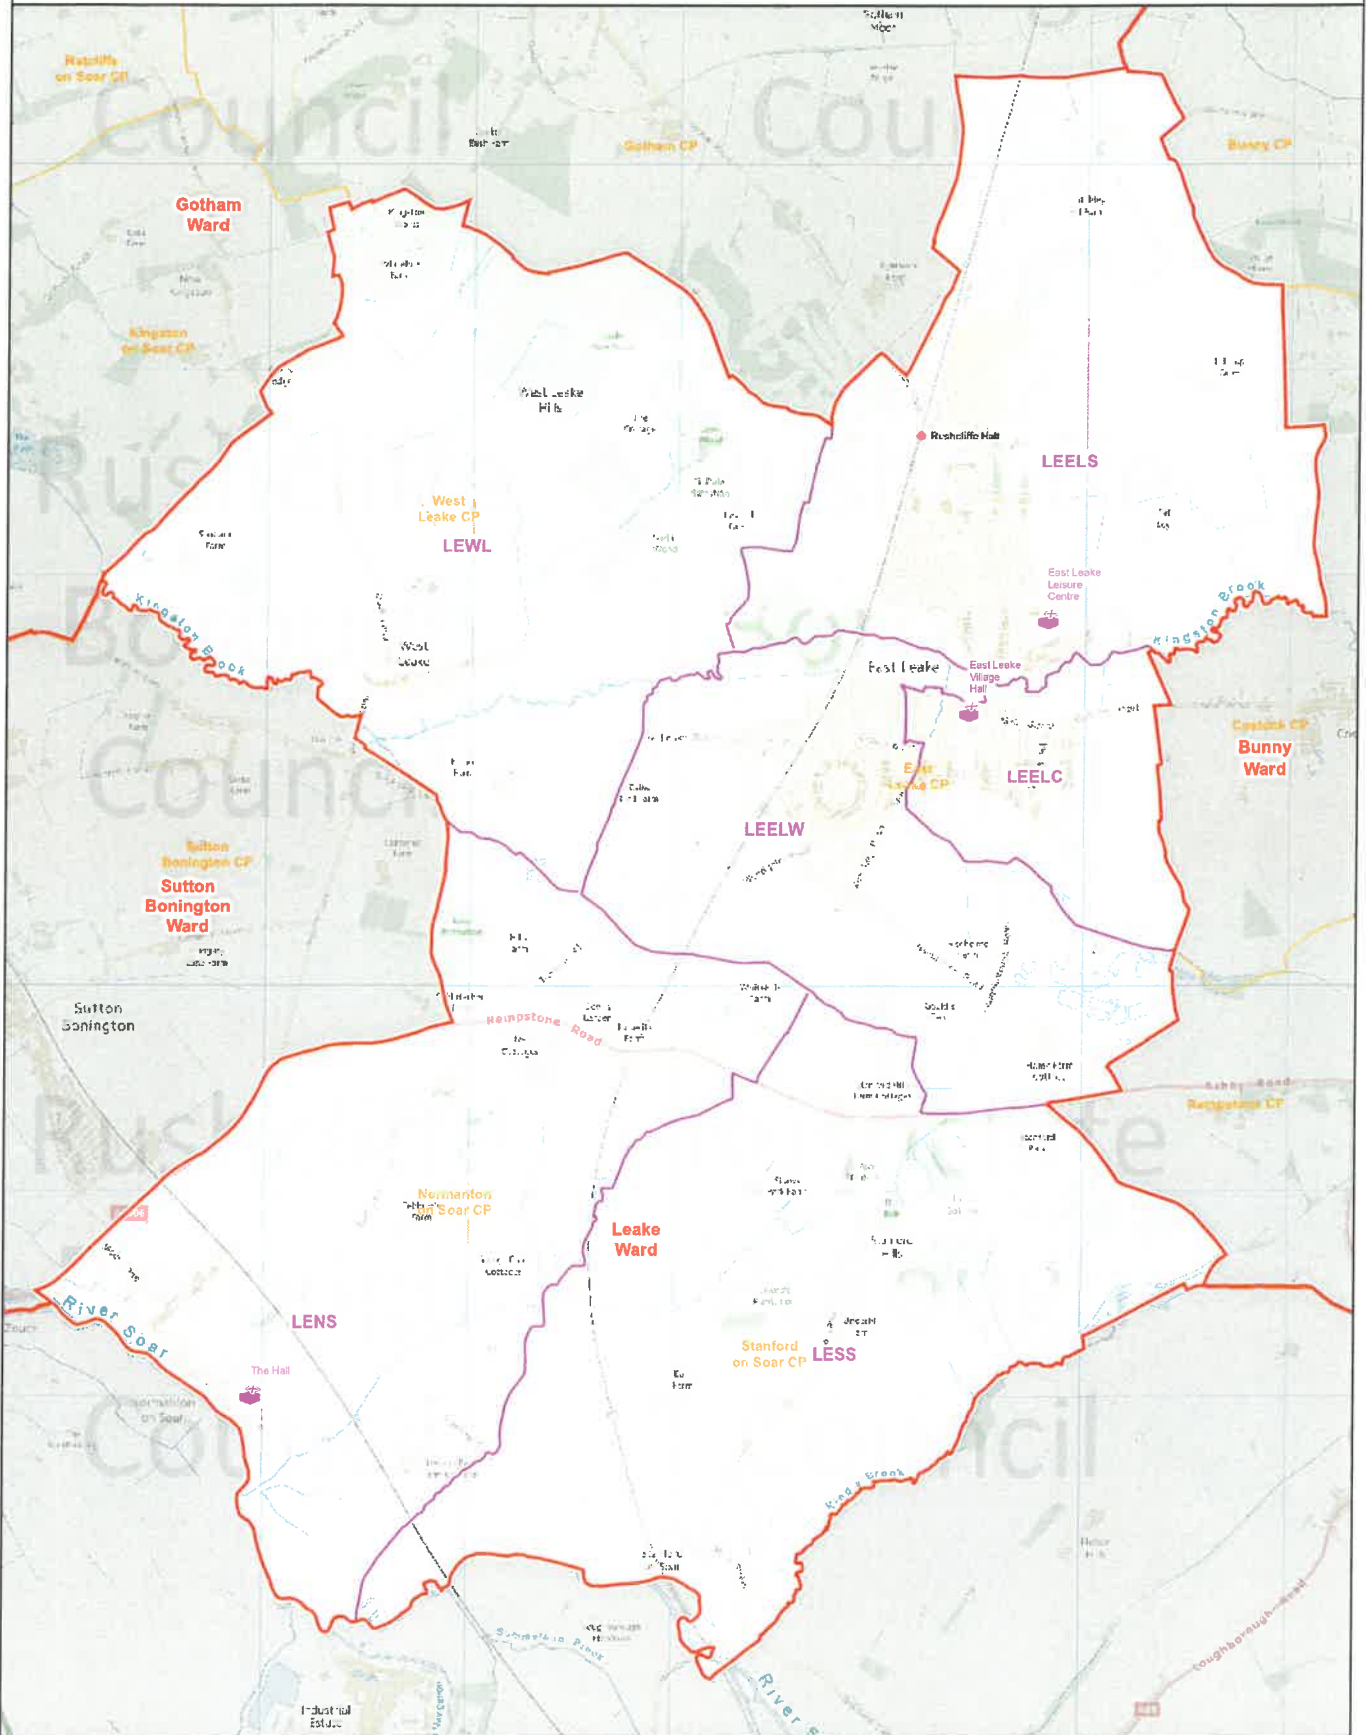

22 July 2014

Rushcliffe Borough Council - Leake Ward

Proposed Polling Districts and Places - Map No. 16

Rushcliffe
Borough Council

Not To Scale

© Crown Copyright and database right 2014. Ordnance Survey 100019419
You are not permitted to copy, sub-license, distribute or sell any of this data to third parties in any form.