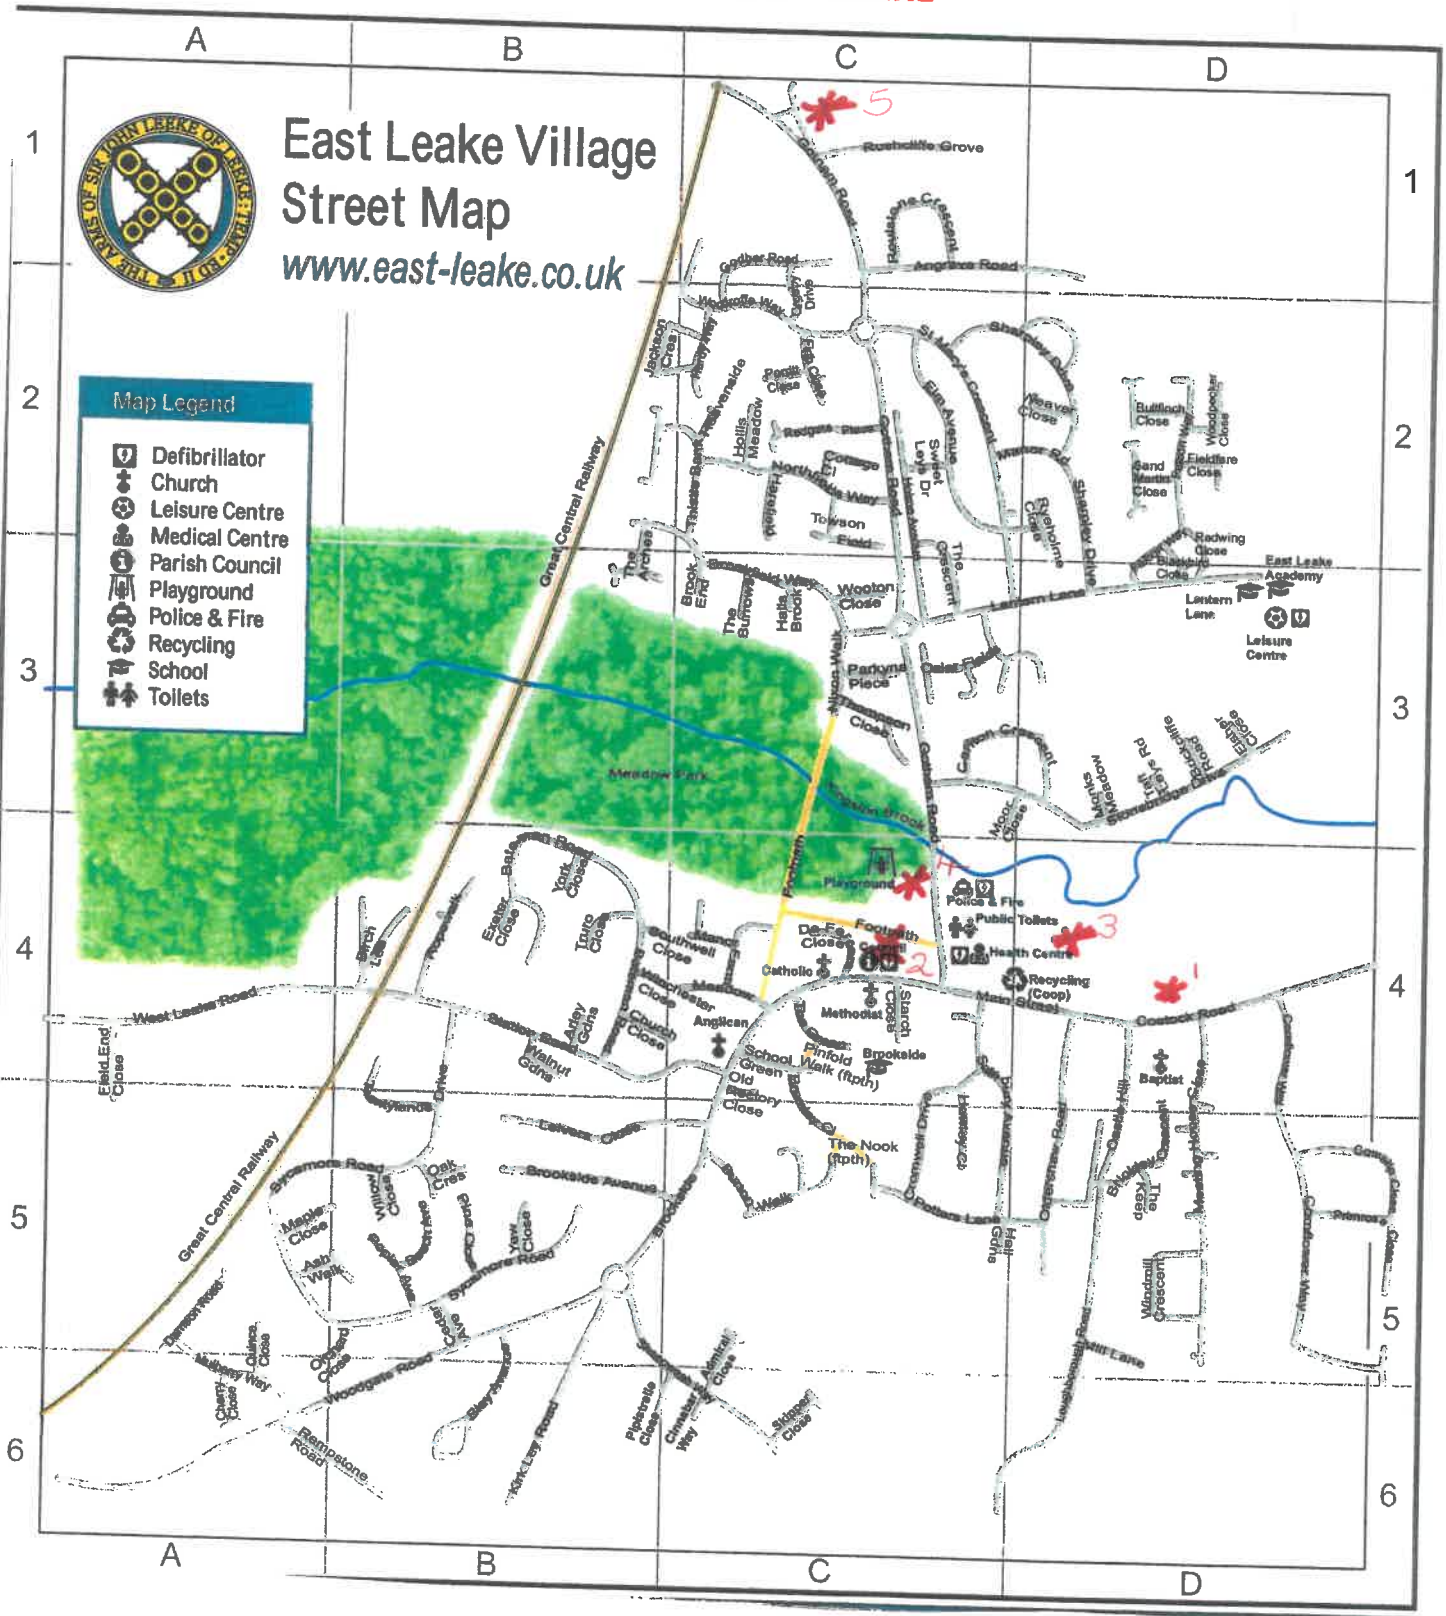

## CAR PARKING FOR TOUR OF BRITAIN CYCLE RACE IN EAST LEAKE

- 1 Old Recreation Ground, Costock Road
- 2 Parish Council Car Park, Main Street
- 3 Health Centre Car Park, Gotham Road
- 4 Gotham Road Car Park, plus overspill on Recreation Field
- 5 British Gypsum, Gotham Road