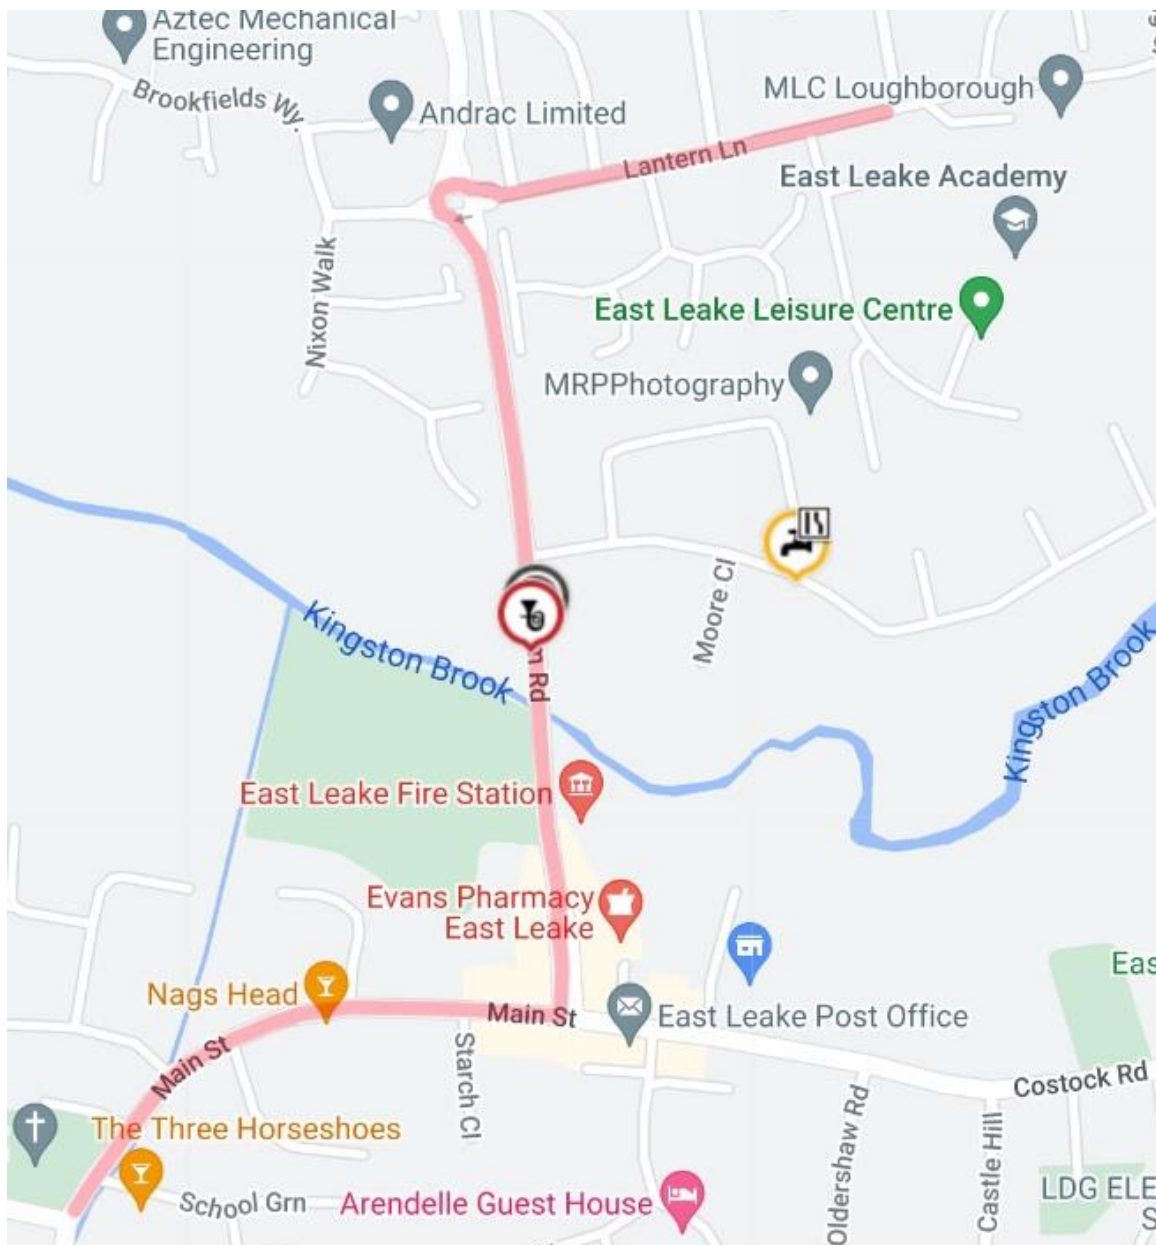

EAST LEAKE CARNIVAL: ROAD CLOSURE NOTICE

SATURDAY 25TH JUNE 2022, 3.15PM – 4.15PM

Prohibition of Driving & No Waiting:

- Lantern Lane – for its whole length.
- Gotham Road – between its junctions with Lantern Lane and Main Street.
- Main Street – between its junctions with Gotham Road and Manor Farm Meadow.